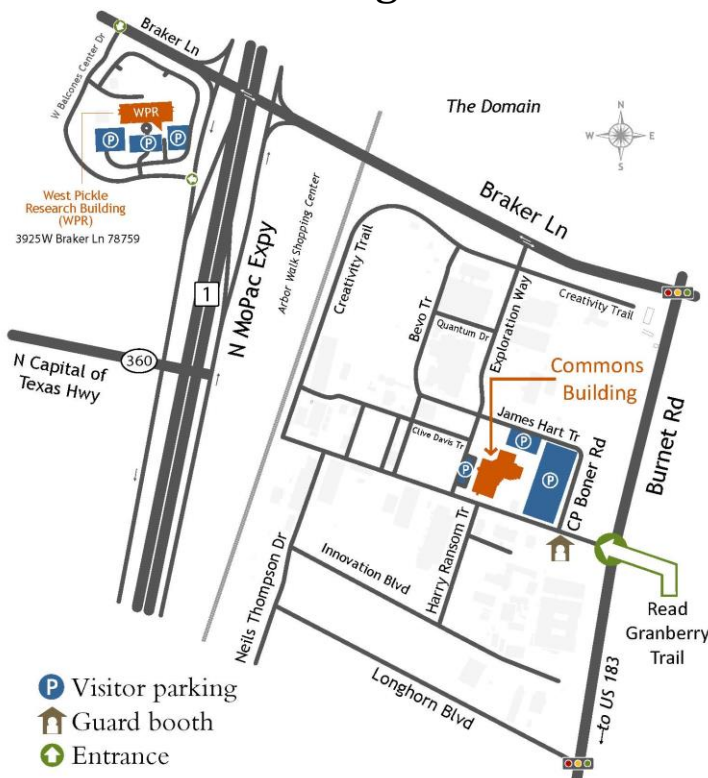

## Parking Information for the Commons Building

**Street Address:**

10100 Burnet Road, Building 137  
Austin, TX 78758  
(between U.S. 183 and Braker Lane)

Enter through Burnet Road entrance.  
Take immediate right on C.P. Boner Road.  
Park in the parking lot on your left –  
directly in front of the Commons Building.  
If this lot is full, you may park by the  
water tower.